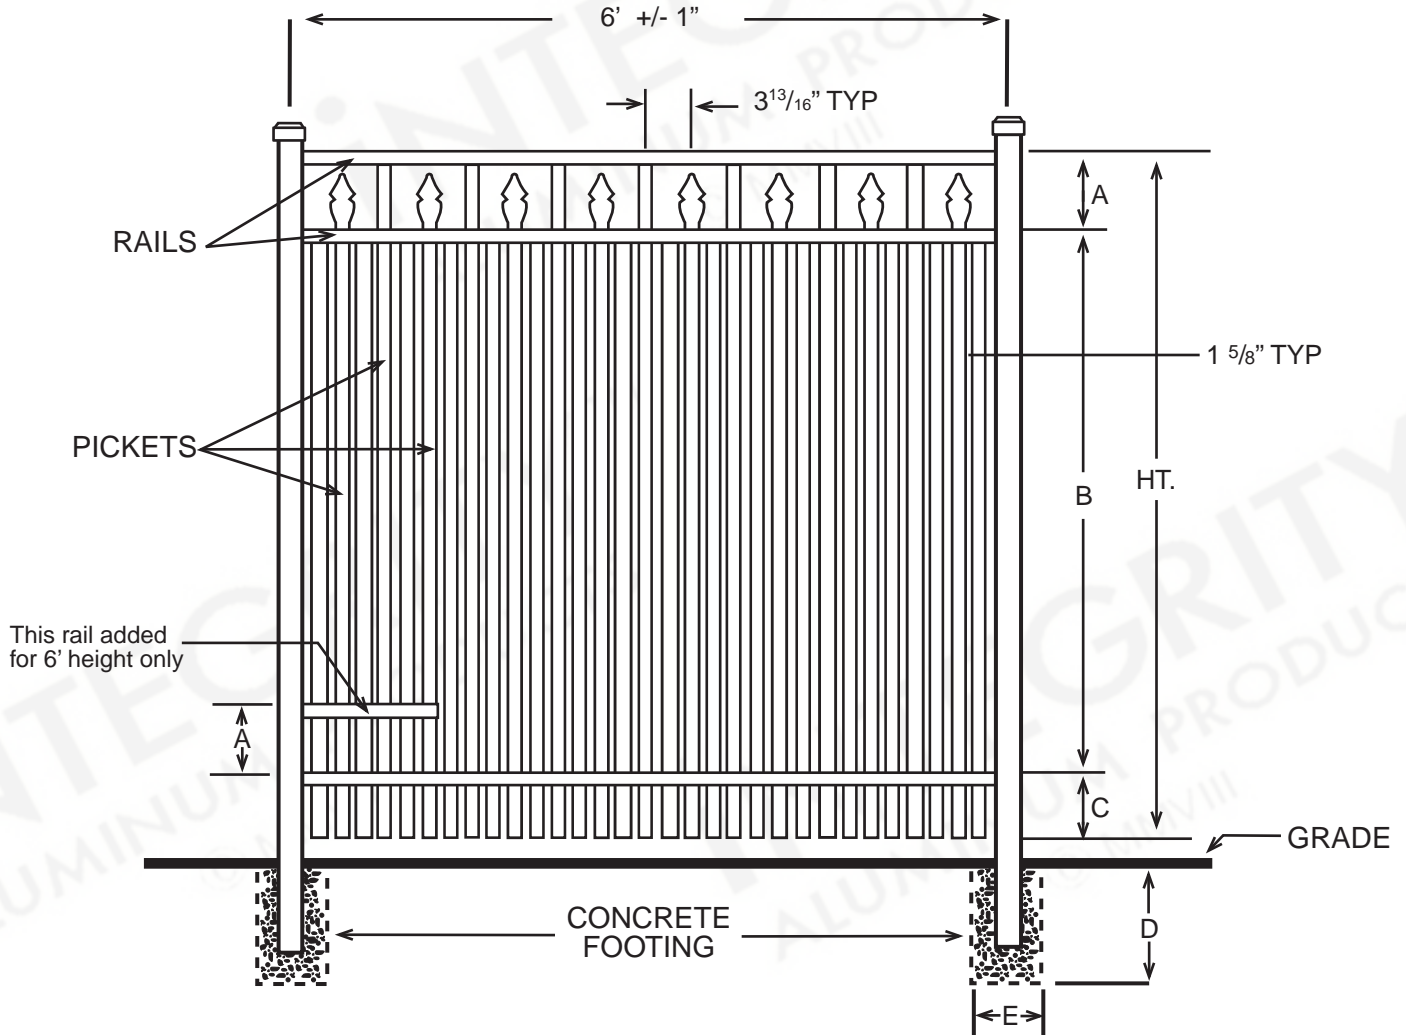

SPECIFICATIONS RESIDENTIAL

Posts Available	2" x 2" x .060 Wall 2" x 2" x .080 Wall 2" x 2" x .125 Wall 2½" X 2½" X .100 Wall
Horizontal Rails Side Walls Top Walls	1⅛" x 1" .082" .062"
Pickets Picket Spacing	⅝" x ⅝" x .050 Wall 3 ¹³ / ₁₆ "
Heights Available	3, 3½, 4, 5 & 6 Ft.

INTEGRITY™

ALUMINUM PRODUCTS

800.762.8876

SANIBEL™ CLASSIC EXTREME

DIMENSIONS					
HT	A	B	C	D	E
3'	6"	24½"	5½"	Per Local Code	
3½'	6"	30½"	5½"	Per Local Code	
4'	6"	36½"	5½"	Per Local Code	
5'	6"	48½"	5½"	Per Local Code	
6'	6"	60½"	5½"	Per Local Code	
All Dimensions Are Nominal					

SPECIFICATIONS RESIDENTIAL

Posts Available	2" x 2" x .060 Wall 2" x 2" x .080 Wall 2" x 2" x .125 Wall 2½" X 2½" X .100 Wall
Horizontal Rails Side Walls Top Walls	1⅛" x 1" .082" .062"
Pickets Picket Spacing	⅝" x ⅝" x .050 Wall 1⅝"
Heights Available	3, 3½, 4, 5 & 6 Ft.

INTEGRITY™
 ALUMINUM PRODUCTS
 800.762.8876

SANIBEL™
 CLASSIC w/ PUPPY PICKETS

DIMENSIONS					
HT	A	B	C	D	E
3'	6"	24½"	5½"	Per Local Code	
3½'	6"	30½"	5½"	Per Local Code	
4'	6"	36½"	5½"	Per Local Code	
5'	6"	48½"	5½"	Per Local Code	
6'	6"	60½"	5½"	Per Local Code	
All Dimensions Are Nominal					