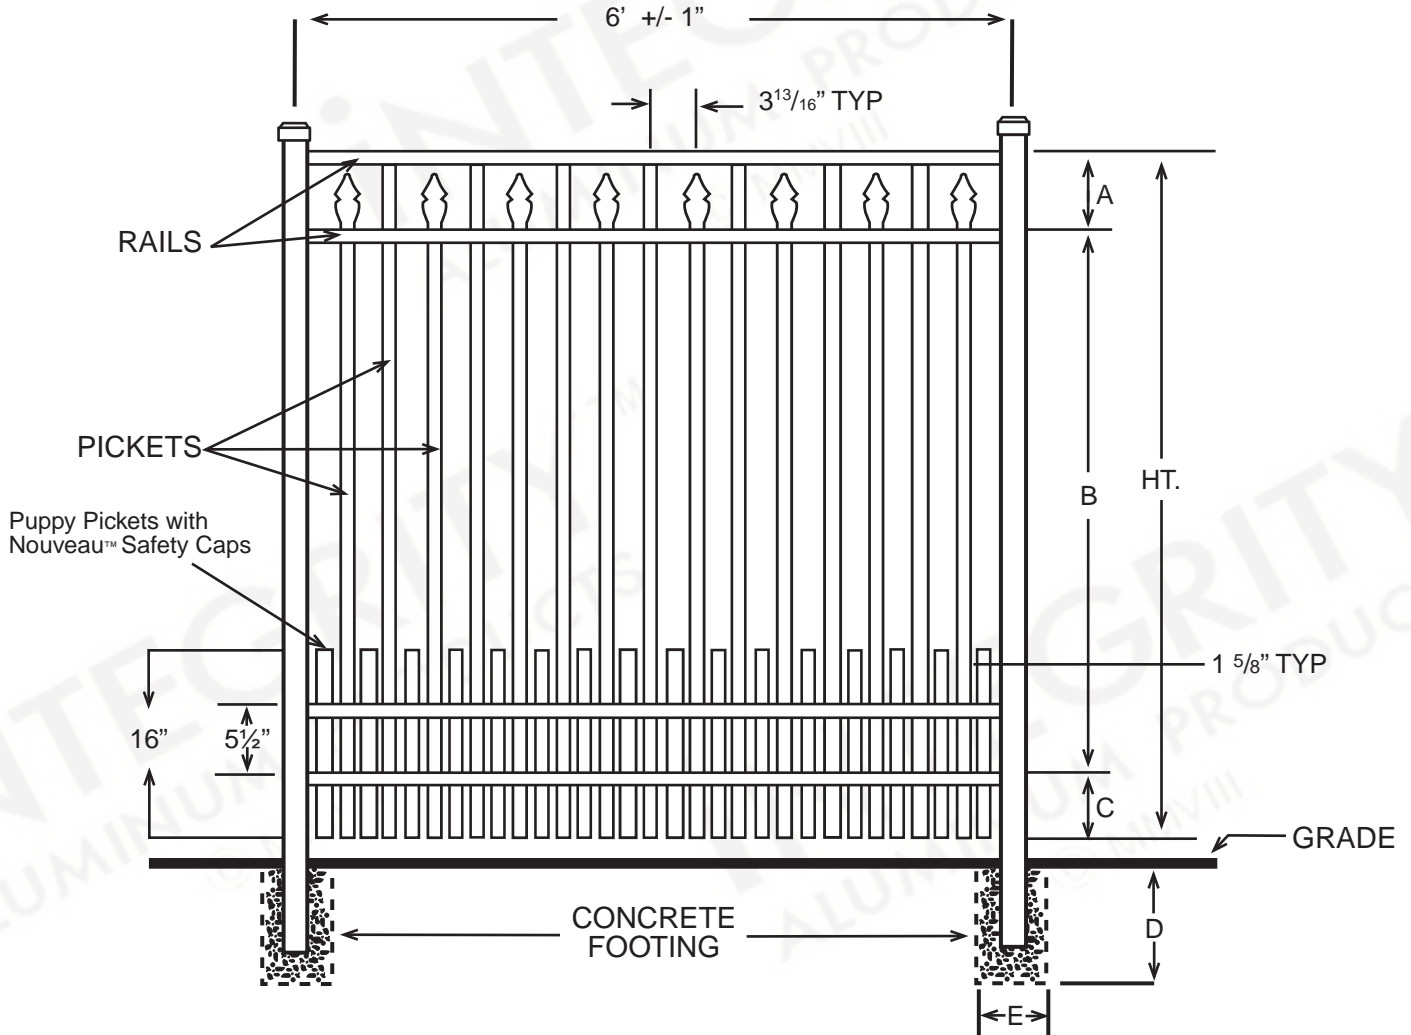

INTEGRITY™

ALUMINUM PRODUCTS

800.762.8876

SANIBEL™ CLASSIC EXTREME

DIMENSIONS					
HT	A	B	C	D	E
3'	6"	24½"	5½"	Per Local Code	
3½'	6"	30½"	5½"	Per Local Code	
4'	6"	36½"	5½"	Per Local Code	
5'	6"	48½"	5½"	Per Local Code	
6'	6"	60½"	5½"	Per Local Code	
All Dimensions Are Nominal					

SPECIFICATIONS RESIDENTIAL

Posts Available	2" x 2" x .060 Wall 2" x 2" x .080 Wall 2" x 2" x .125 Wall 2½" X 2½" X .100 Wall
Horizontal Rails Side Walls Top Walls	1⅛" x 1" .082" .062"
Pickets Picket Spacing	⅝" x ⅝" x .050 Wall 1⅝"
Heights Available	3, 3½, 4, 5 & 6 Ft.

INTEGRITY™
 ALUMINUM PRODUCTS
 800.762.8876

SANIBEL™
 CLASSIC w/ PUPPY PICKETS

DIMENSIONS					
HT	A	B	C	D	E
3'	6"	24½"	5½"	Per Local Code	
3½'	6"	30½"	5½"	Per Local Code	
4'	6"	36½"	5½"	Per Local Code	
5'	6"	48½"	5½"	Per Local Code	
6'	6"	60½"	5½"	Per Local Code	
All Dimensions Are Nominal					

SPECIFICATIONS RESIDENTIAL	
Posts Available	2" x 2" x .060 Wall 2" x 2" x .080 Wall 2" x 2" x .125 Wall 2½" X 2½" X .100 Wall
Horizontal Rails Side Walls Top Walls	1⅛" x 1" .082" .062"
Pickets Picket Spacing	⅝" x ⅝" x .050 Wall 3⅓/16" and 1⅝"
Heights Available	3, 3½, 4, 5 & 6 Ft.