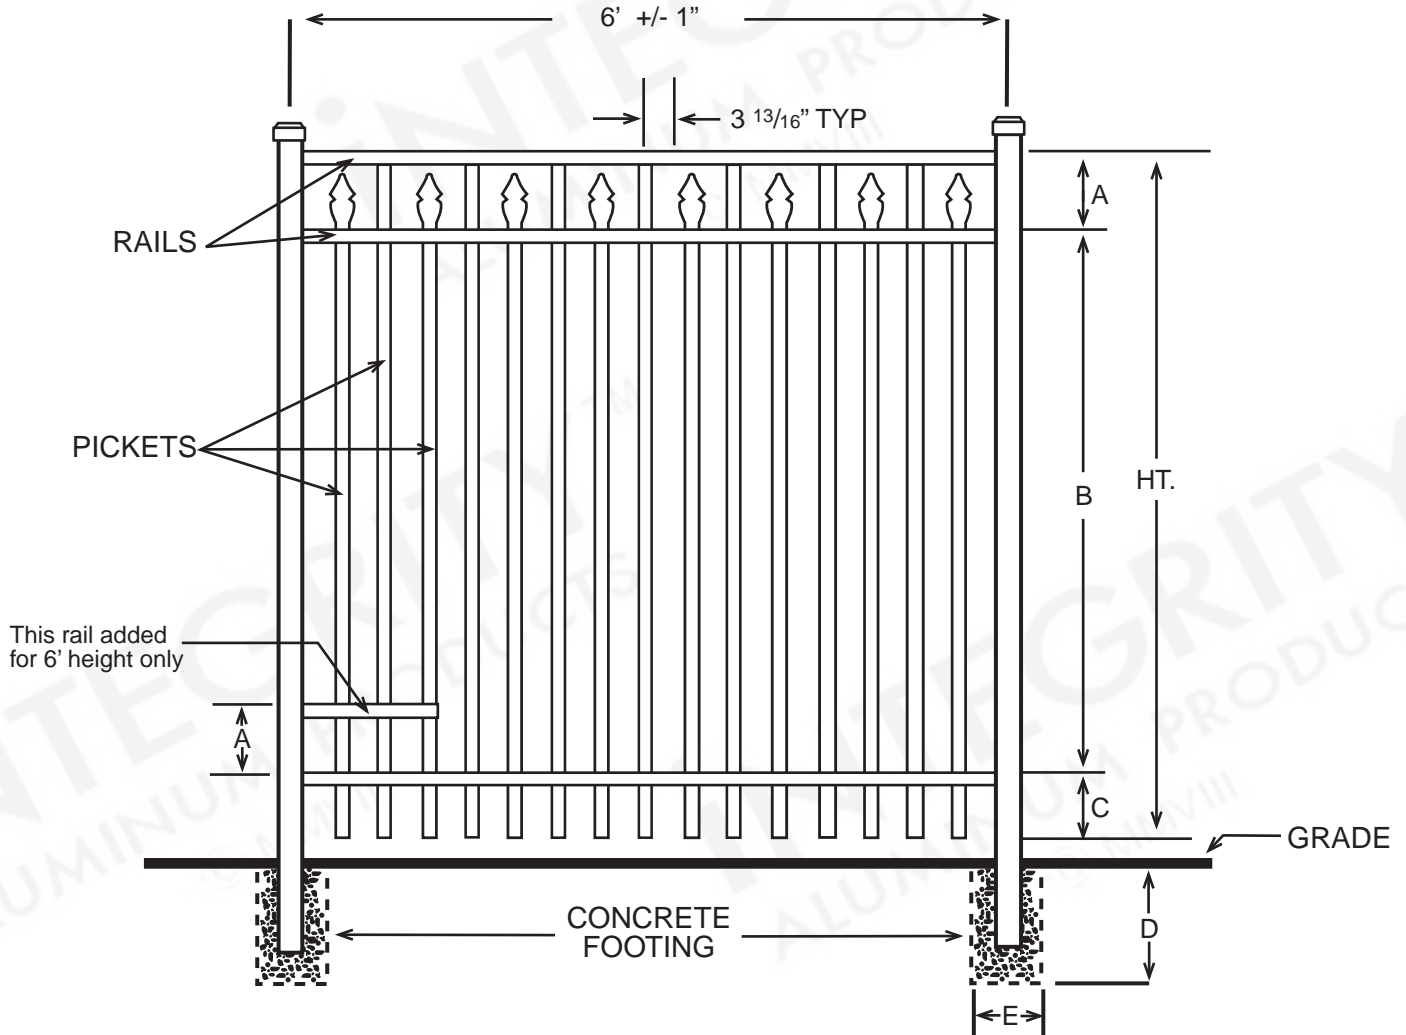

INTEGRITY™

ALUMINUM PRODUCTS

800.762.8876

SANIBEL™ CLASSIC

DIMENSIONS					
HT	A	B	C	D	E
3'	6"	24½"	5½"	Per Local Code	
3½'	6"	30½"	5½"	Per Local Code	
4'	6"	36½"	5½"	Per Local Code	
5'	6"	48½"	5½"	Per Local Code	
6'	6"	60½"	5½"	Per Local Code	
All Dimensions Are Nominal					

SPECIFICATIONS RESIDENTIAL

Posts Available	2" x 2" x .060 Wall 2" x 2" x .080 Wall 2" x 2" x .125 Wall 2½" X 2½" X .100 Wall
Horizontal Rails Side Walls Top Walls	1⅛" x 1" .082" .062"
Pickets Picket Spacing	⅝" x ⅝" x .050 Wall 3 ¹³ / ₁₆ "
Heights Available	3, 3½, 4, 5 & 6 Ft.

INTEGRITY™

ALUMINUM PRODUCTS

800.762.8876

SANIBEL™ CLASSIC EXTREME

DIMENSIONS					
HT	A	B	C	D	E
3'	6"	24½"	5½"	Per Local Code	
3½'	6"	30½"	5½"	Per Local Code	
4'	6"	36½"	5½"	Per Local Code	
5'	6"	48½"	5½"	Per Local Code	
6'	6"	60½"	5½"	Per Local Code	
All Dimensions Are Nominal					

SPECIFICATIONS RESIDENTIAL

Posts Available	2" x 2" x .060 Wall 2" x 2" x .080 Wall 2" x 2" x .125 Wall 2½" X 2½" X .100 Wall
Horizontal Rails Side Walls Top Walls	1⅛" x 1" .082" .062"
Pickets Picket Spacing	⅝" x ⅝" x .050 Wall 1⅝"
Heights Available	3, 3½, 4, 5 & 6 Ft.