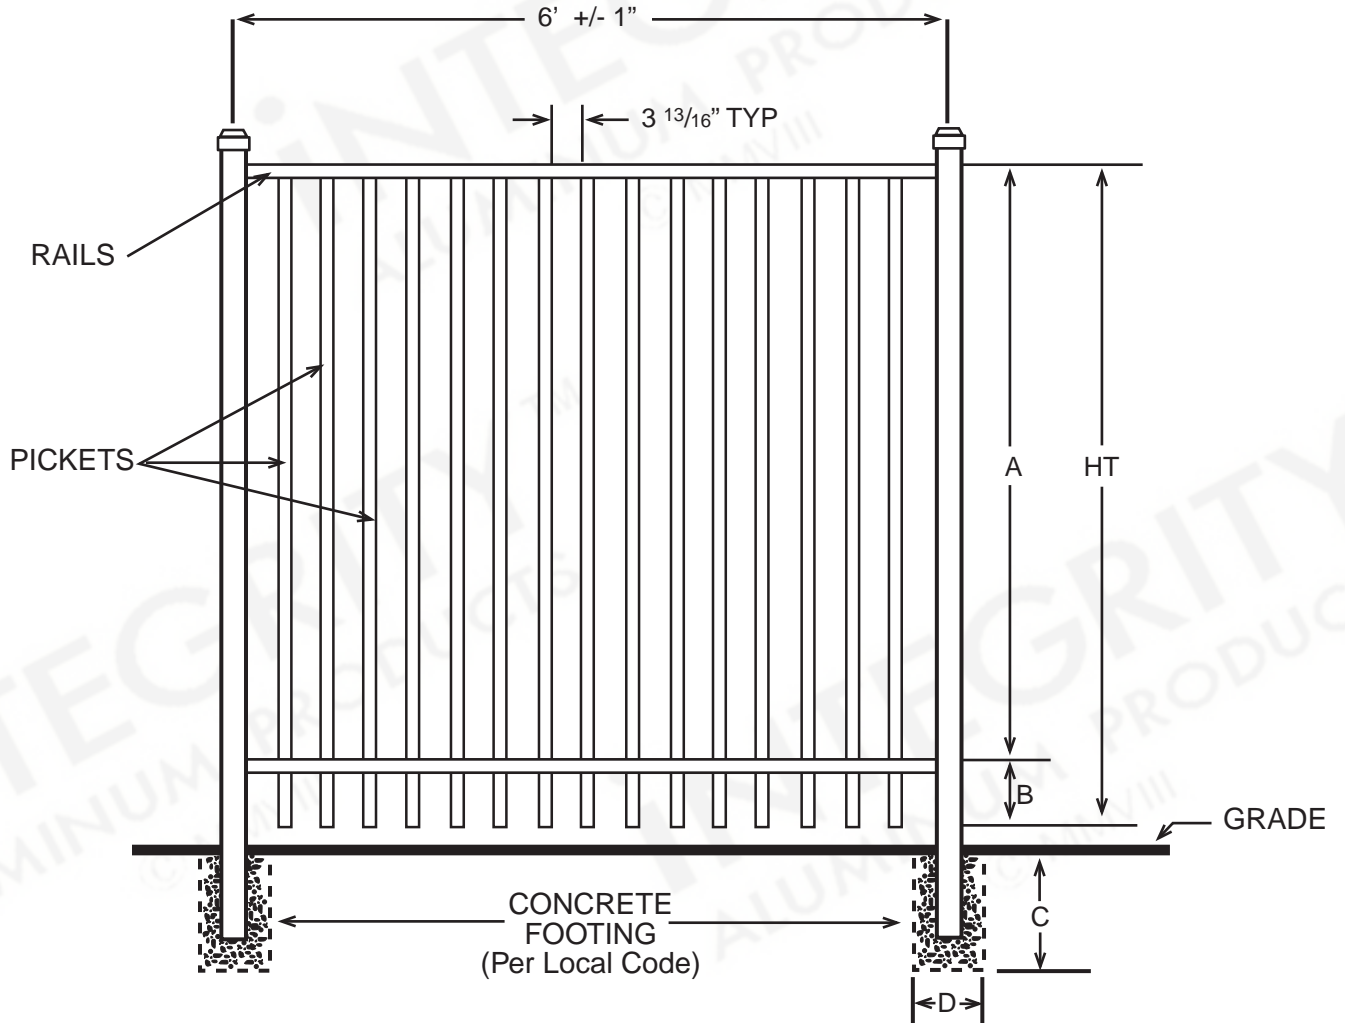

iNTEGRITY™
 ALUMINUM PRODUCTS
 800.762.8876

VENTURA™
 CLASSIC

DIMENSIONS				
HT	A	B	C	D
3'	30½"	5½"	Per Local Code	
3½'	36½"	5½"	Per Local Code	
4'	42½"	5½"	Per Local Code	
All Dimensions Are Nominal				

SPECIFICATIONS RESIDENTIAL	
Posts Available	2" x 2" x .060 Wall 2" x 2" x .080 Wall 2" x 2" x .125 Wall 2½" X 2½" X .100 Wall
Horizontal Rails Side Walls Top Walls	1⅛" x 1" .082" .062"
Pickets Picket Spacing	⅝" x ⅝" x .050 Wall 3⅓"
Heights Available	3, 3½ & 4

INTEGRITY™

ALUMINUM PRODUCTS

800.762.8876

VENTURA™ CLASSIC EXTREME

DIMENSIONS				
HT	A	B	C	D
3'	30½"	5½"	Per Local Code	
3½'	36½"	5½"	Per Local Code	
4'	42½"	5½"	Per Local Code	
All Dimensions Are Nominal				

SPECIFICATIONS DESIGNER CLASSIC

Posts Available	2" x 2" x .060 Wall 2" x 2" x .080 Wall 2" x 2" x .125 Wall 2½" X 2½" X .100 Wall
Horizontal Rails Side Walls Top Walls	1⅞" x 1" .082" .062"
Pickets Picket Spacing	1" x 5/8" x .062 Wall 3 7/16"
Heights Available	3, 3½ & 4