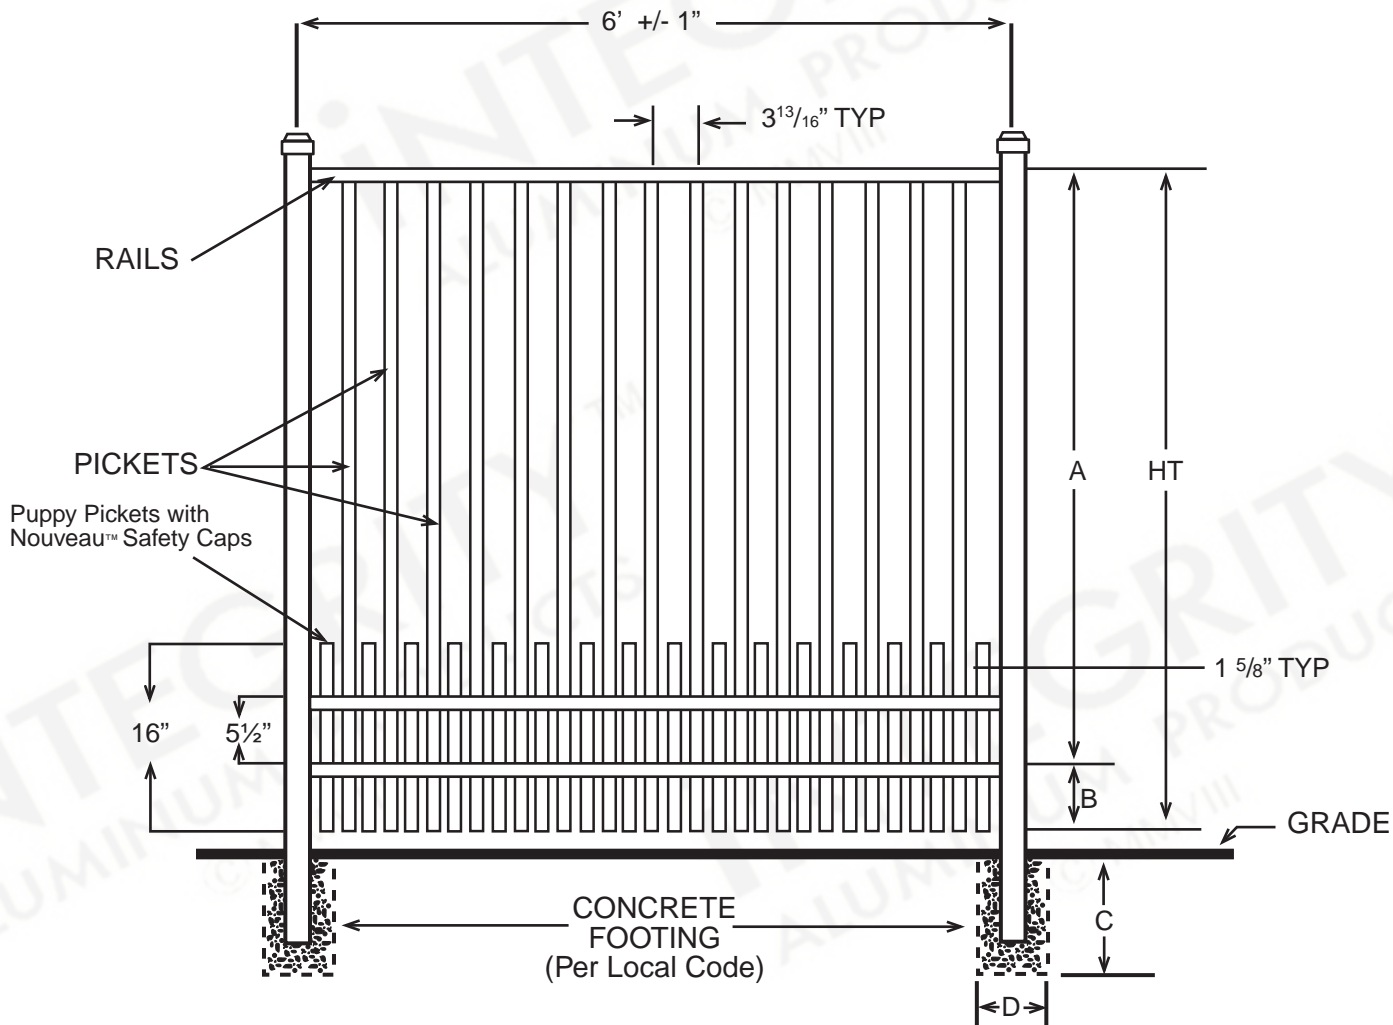

INTEGRITY™

ALUMINUM PRODUCTS

800.762.8876

VENTURA™

John Russell™ Designer Verticals

DIMENSIONS				
HT	A	B	C	D
3'	30½"	5½"	Per Local Code	
3½'	36½"	5½"	Per Local Code	
4'	42½"	5½"	Per Local Code	
All Dimensions Are Nominal				

SPECIFICATIONS DESIGNER CLASSIC

Posts Available	2" x 2" x .060 Wall 2" x 2" x .080 Wall 2" x 2" x .125 Wall 2½" X 2½" X .100 Wall
Horizontal Rails Side Walls Top Walls	1⅞" x 1" .082" .062"
Pickets Picket Spacing	1" x 5/8" x .062 Wall 3 7/16"
Heights Available	3, 3½ & 4

INTEGRITY™

ALUMINUM PRODUCTS

800.762.8876

VENTURA™ CLASSIC w/ PUPPY PICKETS

DIMENSIONS				
HT	A	B	C	D
3'	30½"	5½"	Per Local Code	
3½'	36½"	5½"	Per Local Code	
4'	42½"	5½"	Per Local Code	
All Dimensions Are Nominal				