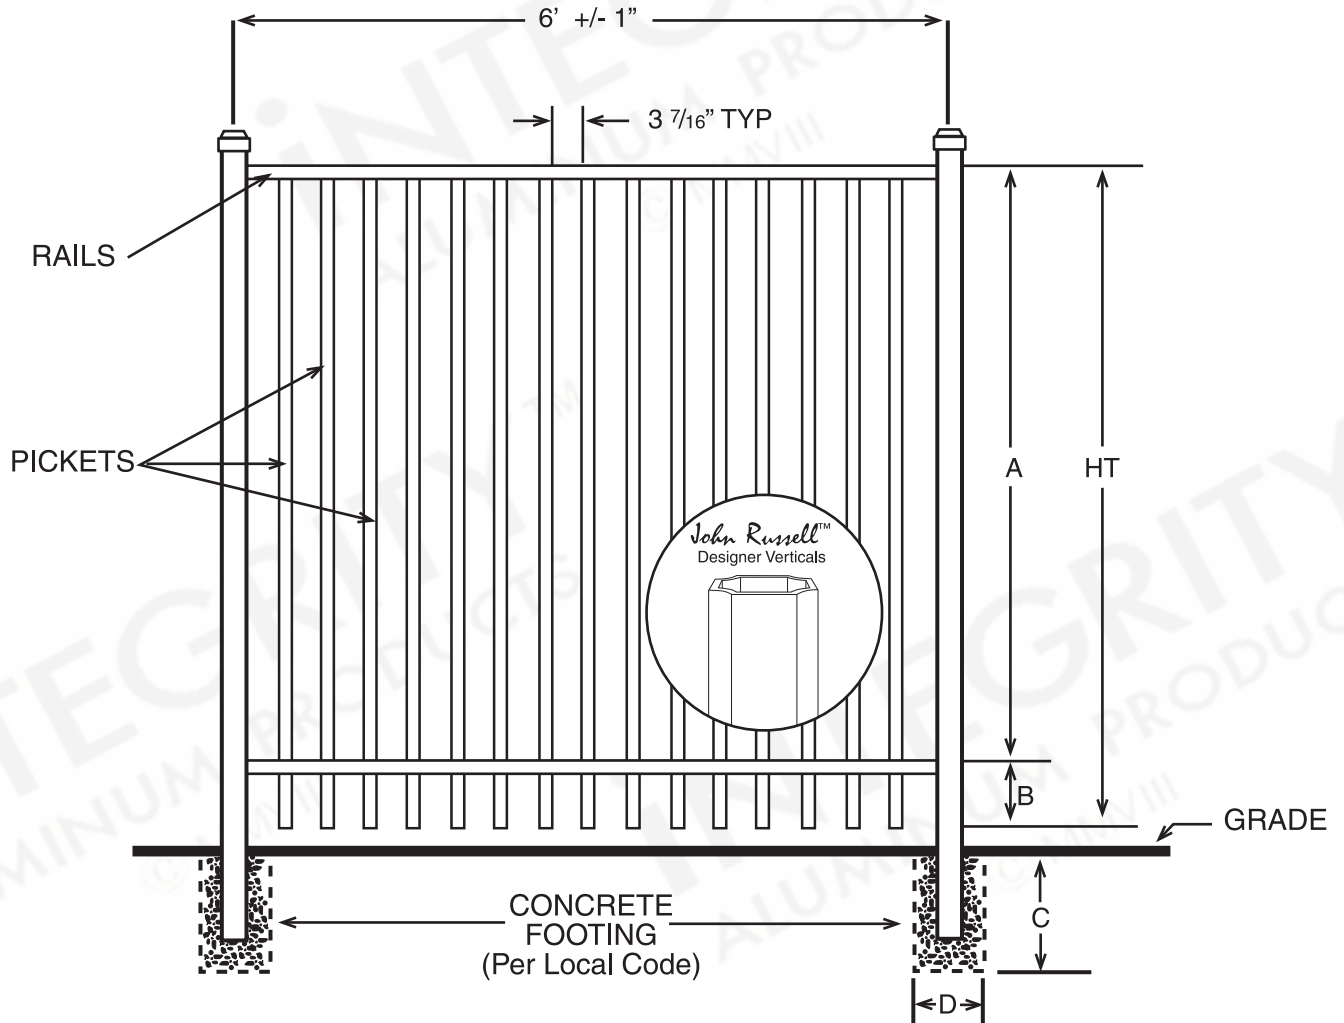

SPECIFICATIONS RESIDENTIAL	
Posts Available	2" x 2" x .060 Wall 2" x 2" x .080 Wall 2" x 2" x .125 Wall 2½" X 2½" X .100 Wall
Horizontal Rails Side Walls Top Walls	1⅛" x 1" .082" .062"
Pickets Picket Spacing	⅝" x ⅝" x .050 Wall 3⅓"
Heights Available	3, 3½ & 4

INTEGRITY™

ALUMINUM PRODUCTS

800.762.8876

VENTURA™ CLASSIC EXTREME

DIMENSIONS				
HT	A	B	C	D
3'	30½"	5½"	Per Local Code	
3½'	36½"	5½"	Per Local Code	
4'	42½"	5½"	Per Local Code	
All Dimensions Are Nominal				

SPECIFICATIONS RESIDENTIAL	
Posts Available	2" x 2" x .060 Wall 2" x 2" x .080 Wall 2" x 2" x .125 Wall 2½" X 2½" X .100 Wall
Horizontal Rails Side Walls Top Walls	1⅛" x 1" .082" .062"
Pickets Picket Spacing	⅝" x ⅝" x .050 Wall 1⅝"
Heights Available	3, 3½ & 4 Ft.

INTEGRITY™

ALUMINUM PRODUCTS

800.762.8876

VENTURA™

John Russell™ Designer Verticals

DIMENSIONS				
HT	A	B	C	D
3'	30½"	5½"	Per Local Code	
3½'	36½"	5½"	Per Local Code	
4'	42½"	5½"	Per Local Code	
All Dimensions Are Nominal				