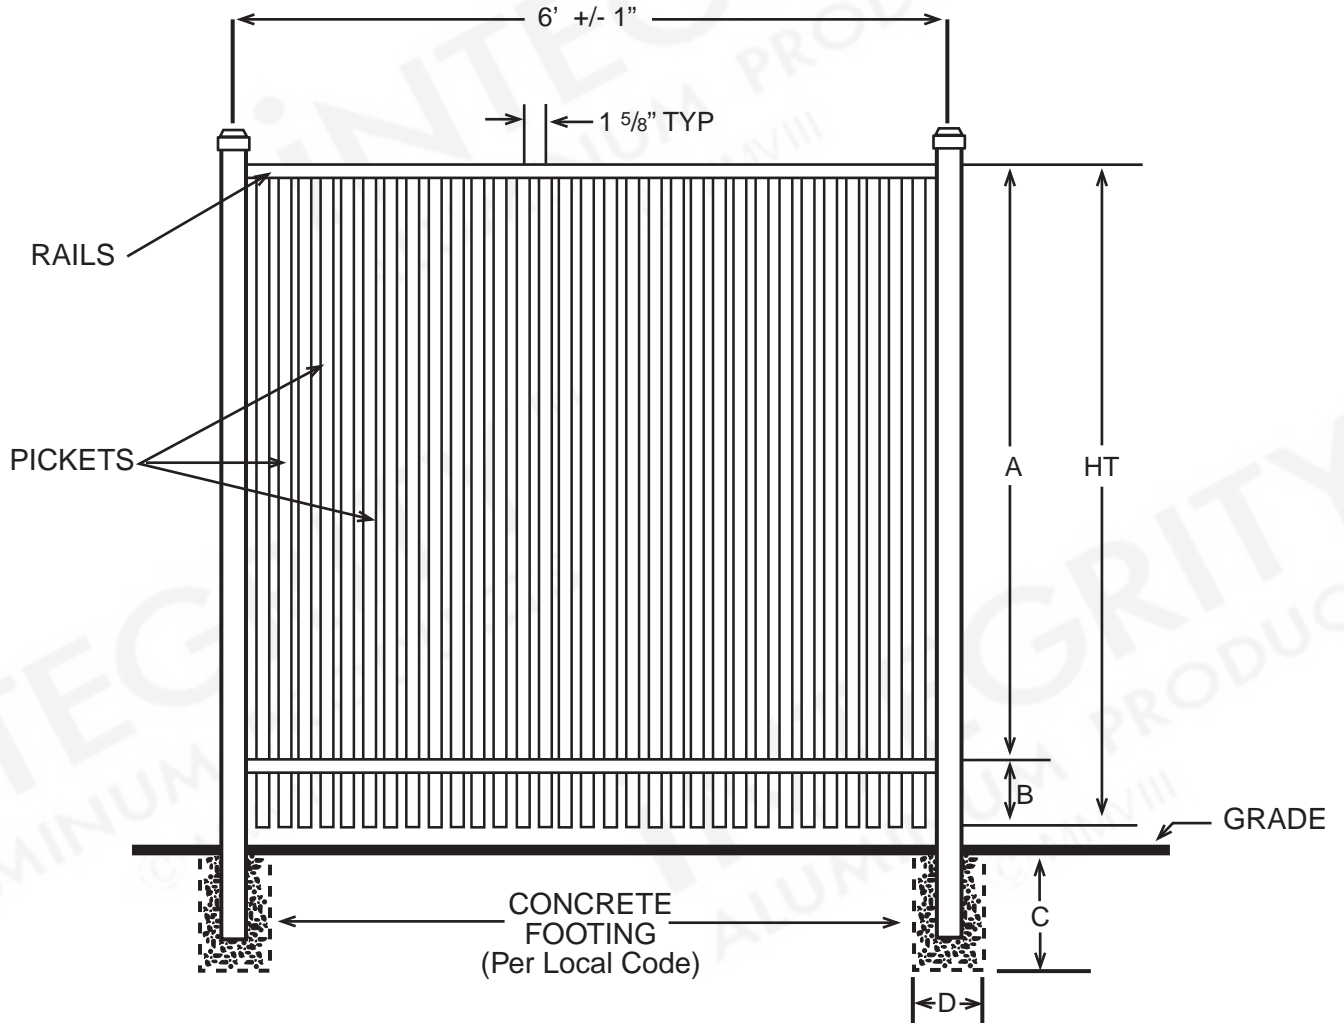

iNTEGRITY™
 ALUMINUM PRODUCTS
 800.762.8876

VENTURA™
 CLASSIC

DIMENSIONS				
HT	A	B	C	D
3'	30½"	5½"	Per Local Code	
3½'	36½"	5½"	Per Local Code	
4'	42½"	5½"	Per Local Code	
All Dimensions Are Nominal				

SPECIFICATIONS RESIDENTIAL	
Posts Available	2" x 2" x .060 Wall 2" x 2" x .080 Wall 2" x 2" x .125 Wall 2½" X 2½" X .100 Wall
Horizontal Rails Side Walls Top Walls	1⅛" x 1" .082" .062"
Pickets Picket Spacing	⅝" x ⅝" x .050 Wall 3⅓"
Heights Available	3, 3½ & 4

INTEGRITY™

ALUMINUM PRODUCTS

800.762.8876

VENTURA™ CLASSIC EXTREME

DIMENSIONS				
HT	A	B	C	D
3'	30½"	5½"	Per Local Code	
3½'	36½"	5½"	Per Local Code	
4'	42½"	5½"	Per Local Code	
All Dimensions Are Nominal				

INTEGRITY™

ALUMINUM PRODUCTS

800.762.8876

VENTURA™

John Russell™ Designer Verticals

DIMENSIONS				
HT	A	B	C	D
3'	30½"	5½"	Per Local Code	
3½'	36½"	5½"	Per Local Code	
4'	42½"	5½"	Per Local Code	
All Dimensions Are Nominal				