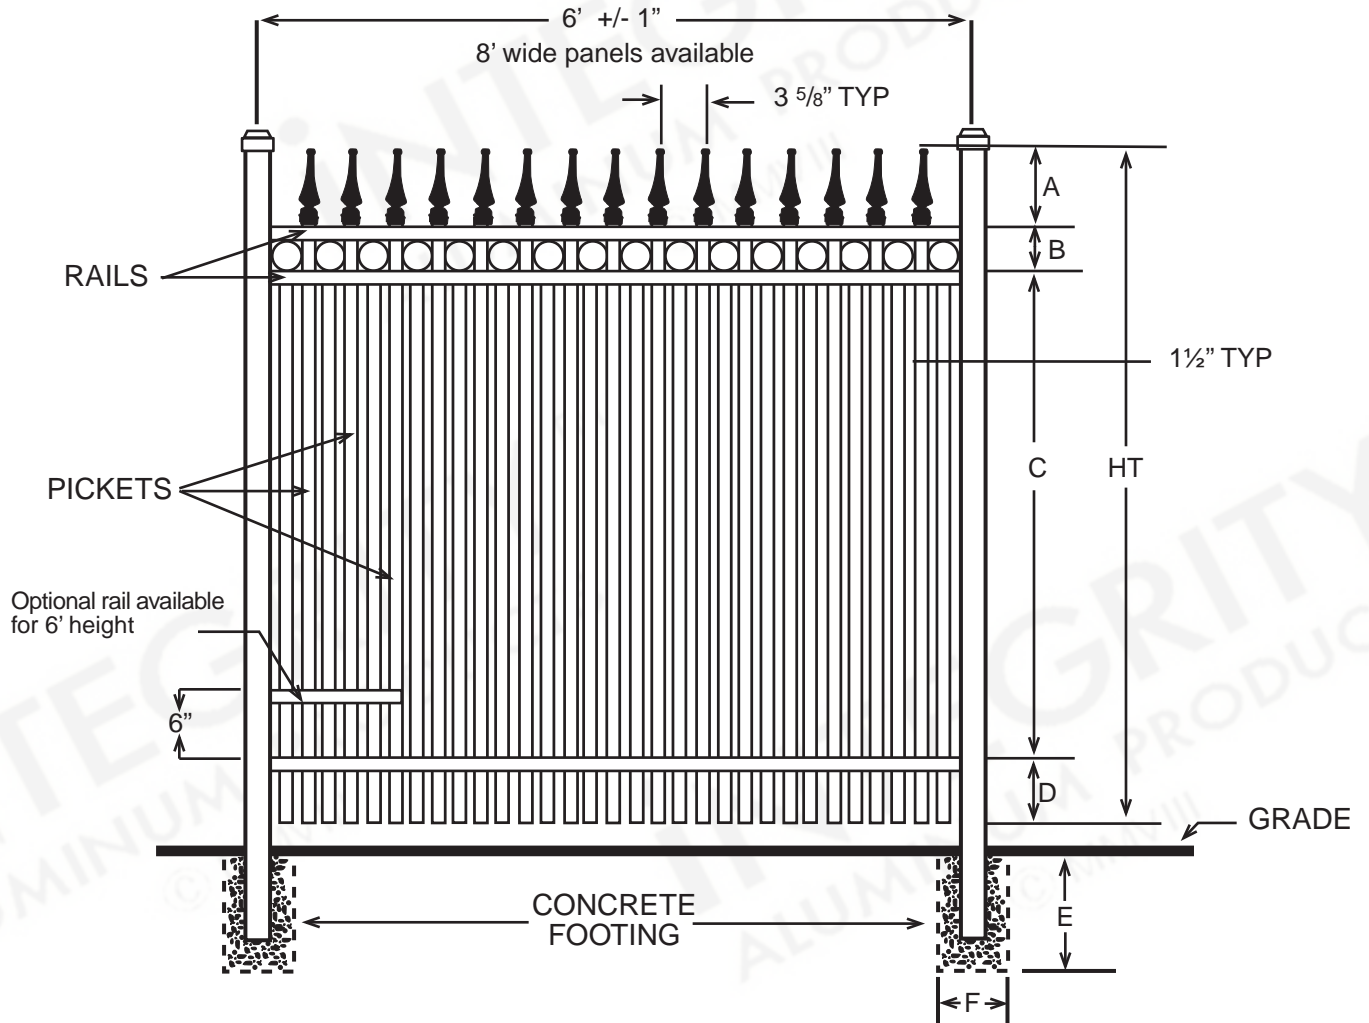

INTEGRITY™

ALUMINUM PRODUCTS

800.762.8876

CAMELOT™ PREMIER EXTREME

DIMENSIONS						
HT	A	B	C	D	E	F
3'	4½"	4½"	21½"	5½"	Per Local Code	
3½'	4½"	4½"	27½"	5½"	Per Local Code	
4'	4½"	4½"	33½"	5½"	Per Local Code	
5'	4½"	4½"	45½"	5½"	Per Local Code	
6'	4½"	4½"	57½"	5½"	Per Local Code	
All Dimensions Are Nominal						

SPECIFICATIONS COMMERCIAL PREMIER	
Posts Available	2" x 2" x .080 Wall 2" x 2" x .125 Wall 2½" X 2½" X .100 Wall 3" x 3" x .125 Wall
Horizontal Rails Side Walls Top Walls	1⅜" x 1¼" .088" .065"
Pickets Picket Spacing	¾" x ¾" x .055 Wall 1½"
Heights Available	3, 3½, 4, 5 & 6 Ft.
Widths Available	6 & 8 Ft.