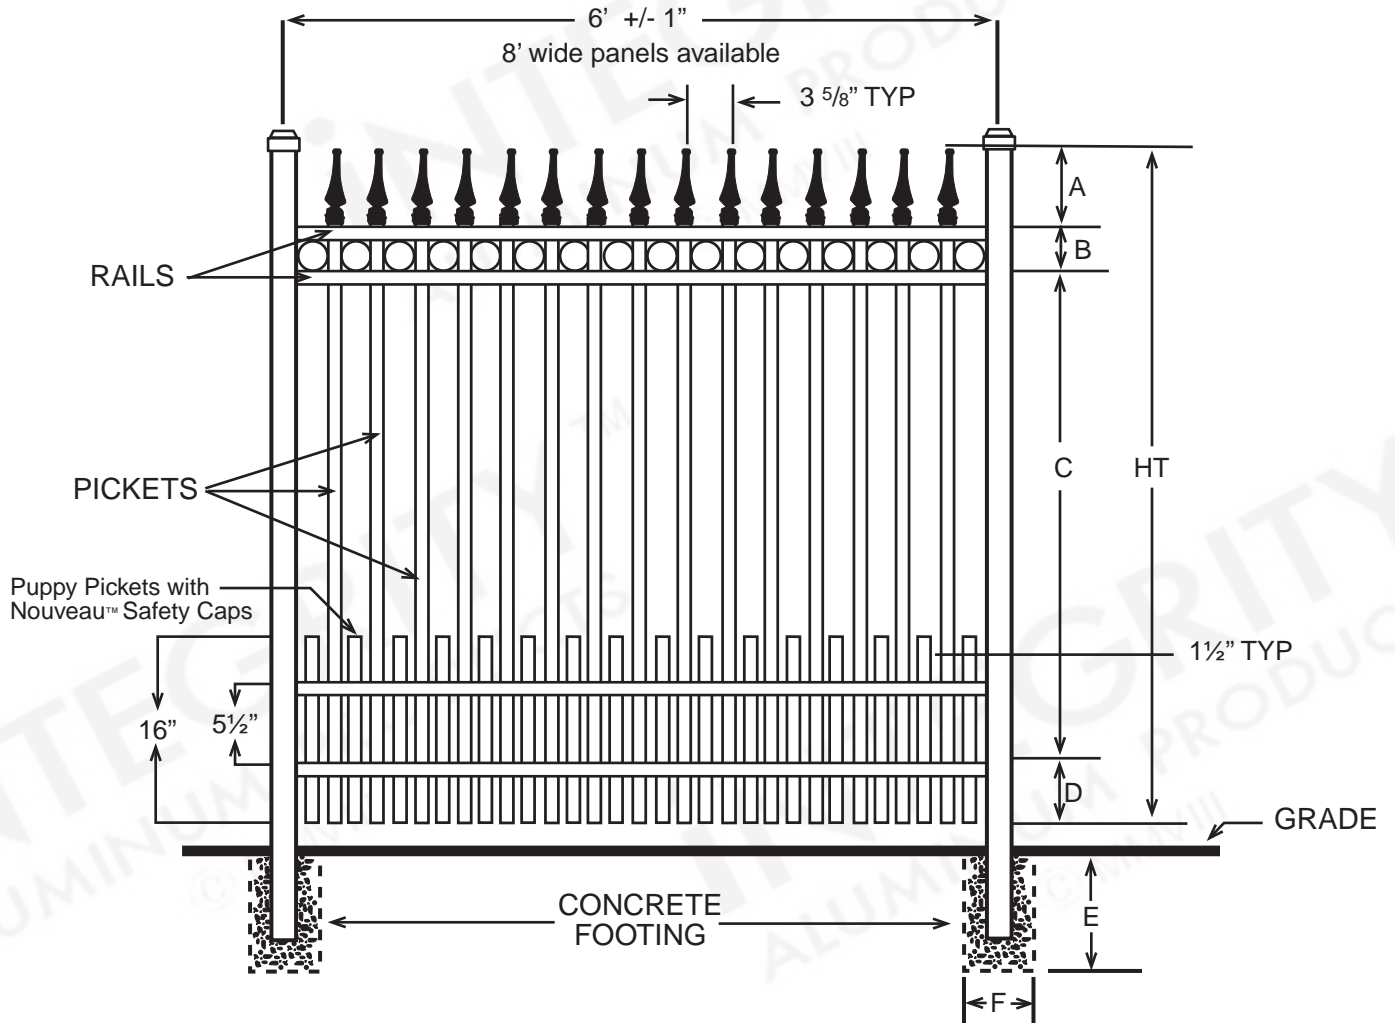

INTEGRITY™

ALUMINUM PRODUCTS

800.762.8876

CAMELOT™ PREMIER EXTREME

DIMENSIONS						
HT	A	B	C	D	E	F
3'	4½"	4½"	21½"	5½"	Per Local Code	
3½'	4½"	4½"	27½"	5½"	Per Local Code	
4'	4½"	4½"	33½"	5½"	Per Local Code	
5'	4½"	4½"	45½"	5½"	Per Local Code	
6'	4½"	4½"	57½"	5½"	Per Local Code	
All Dimensions Are Nominal						

SPECIFICATIONS COMMERCIAL PREMIER	
Posts Available	2" x 2" x .080 Wall 2" x 2" x .125 Wall 2½" X 2½" X .100 Wall 3" x 3" x .125 Wall
Horizontal Rails Side Walls Top Walls	1⅜" x 1¼" .088" .065"
Pickets Picket Spacing	¾" x ¾" x .055 Wall 1½"
Heights Available	3, 3½, 4, 5 & 6 Ft.
Widths Available	6 & 8 Ft.

INTEGRITY™

ALUMINUM PRODUCTS

800.762.8876

CAMELOT™ PREMIER w/ PUPPY PICKETS

DIMENSIONS						
HT	A	B	C	D	E	F
3'	4½"	4½"	21½"	5½"	Per Local Code	
3½'	4½"	4½"	27½"	5½"	Per Local Code	
4'	4½"	4½"	33½"	5½"	Per Local Code	
5'	4½"	4½"	45½"	5½"	Per Local Code	
6'	4½"	4½"	57½"	5½"	Per Local Code	
All Dimensions Are Nominal						

SPECIFICATIONS COMMERCIAL PREMIER	
Posts Available	2" x 2" x .080 Wall 2" x 2" x .125 Wall 2½" X 2½" X .100 Wall 3" x 3" x .125 Wall
Horizontal Rails Side Walls Top Walls	1⅜" x 1¼" .088" .065"
Pickets Picket Spacing	¾" x ¾" x .055 Wall 3⅝" and 1½"
Heights Available	3, 3½, 4, 5 & 6 Ft.
Widths Available	6 & 8 Ft.