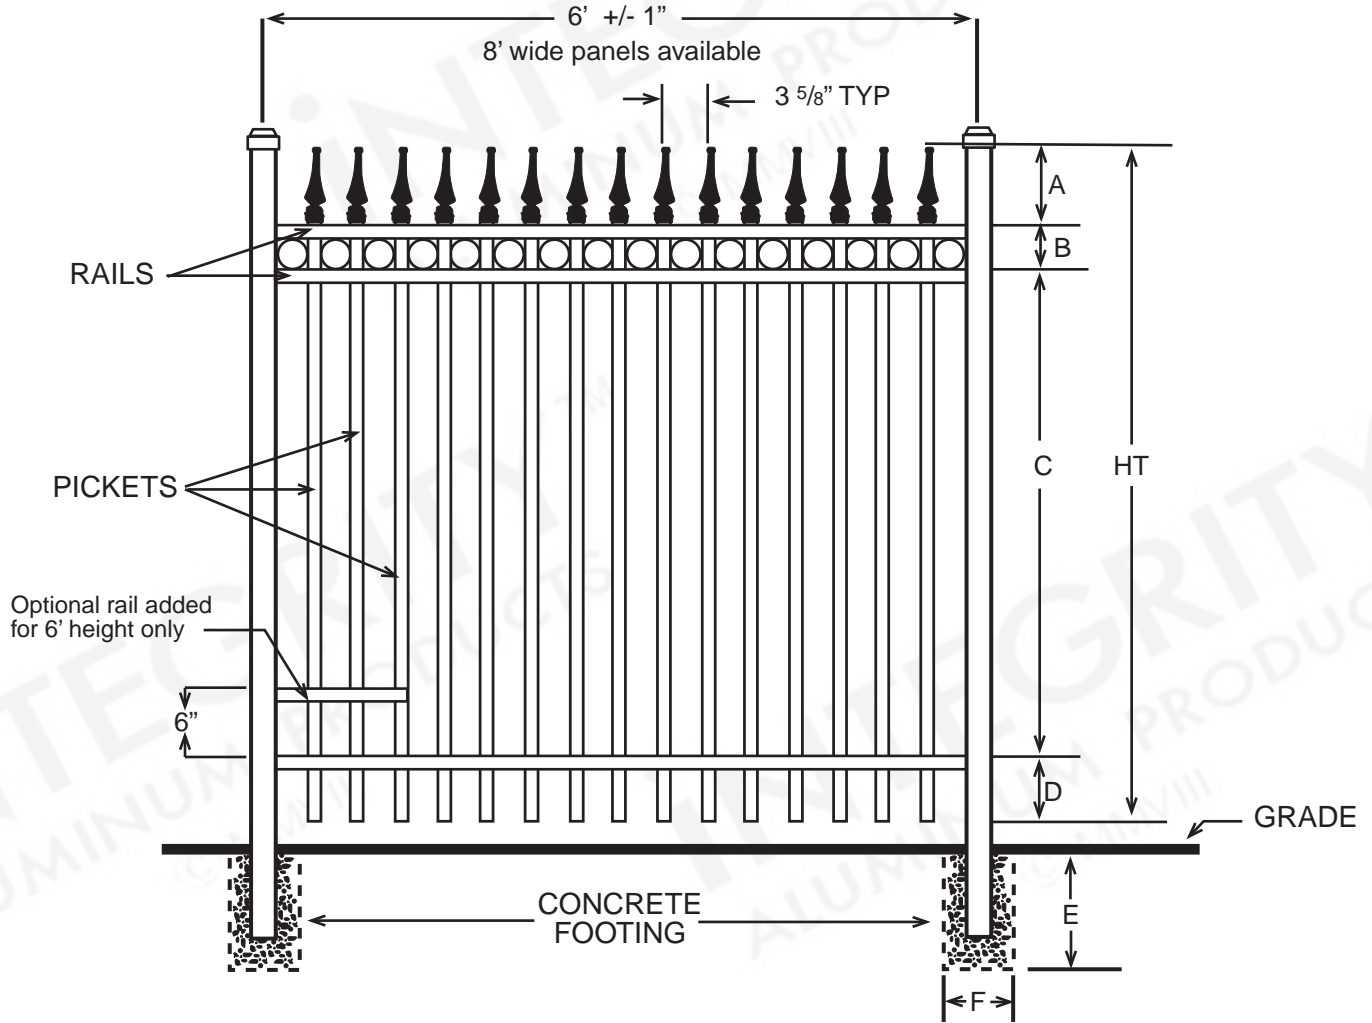

INTEGRITY™

ALUMINUM PRODUCTS

800.762.8876

CAMELOT™ PREMIER

DIMENSIONS						
HT	A	B	C	D	E	F
3'	4½"	4½"	21½"	5½"	Per Local Code	
3½'	4½"	4½"	27½"	5½"	Per Local Code	
4'	4½"	4½"	33½"	5½"	Per Local Code	
5'	4½"	4½"	45½"	5½"	Per Local Code	
6'	4½"	4½"	57½"	5½"	Per Local Code	
All Dimensions Are Nominal						

SPECIFICATIONS COMMERCIAL PREMIER	
Posts Available	2" x 2" x .080 Wall 2" x 2" x .125 Wall 2½" X 2½" X .100 Wall 3" x 3" x .125 Wall
Horizontal Rails Side Walls Top Walls	1⅜" x 1¼" .088" .065"
Pickets Picket Spacing	¾" x ¾" x .055 Wall 3⅝"
Heights Available	3, 3½, 4, 5 & 6 Ft.
Widths Available	6 & 8 Ft.

SPECIFICATIONS COMMERCIAL PREMIER	
Posts Available	2" x 2" x .080 Wall 2" x 2" x .125 Wall 2½" X 2½" X .100 Wall 3" x 3" x .125 Wall
Horizontal Rails Side Walls Top Walls	1⅜" x 1¼" .088" .065"
Pickets Picket Spacing	¾" x ¾" x .055 Wall 1½"
Heights Available	3, 3½, 4, 5 & 6 Ft.
Widths Available	6 & 8 Ft.

SPECIFICATIONS COMMERCIAL PREMIER	
Posts Available	2" x 2" x .080 Wall 2" x 2" x .125 Wall 2½" X 2½" X .100 Wall 3" x 3" x .125 Wall
Horizontal Rails Side Walls Top Walls	1⅜" x 1¼" .088" .065"
Pickets Picket Spacing	¾" x ¾" x .055 Wall 3⅝" and 1½"
Heights Available	3, 3½, 4, 5 & 6 Ft.
Widths Available	6 & 8 Ft.