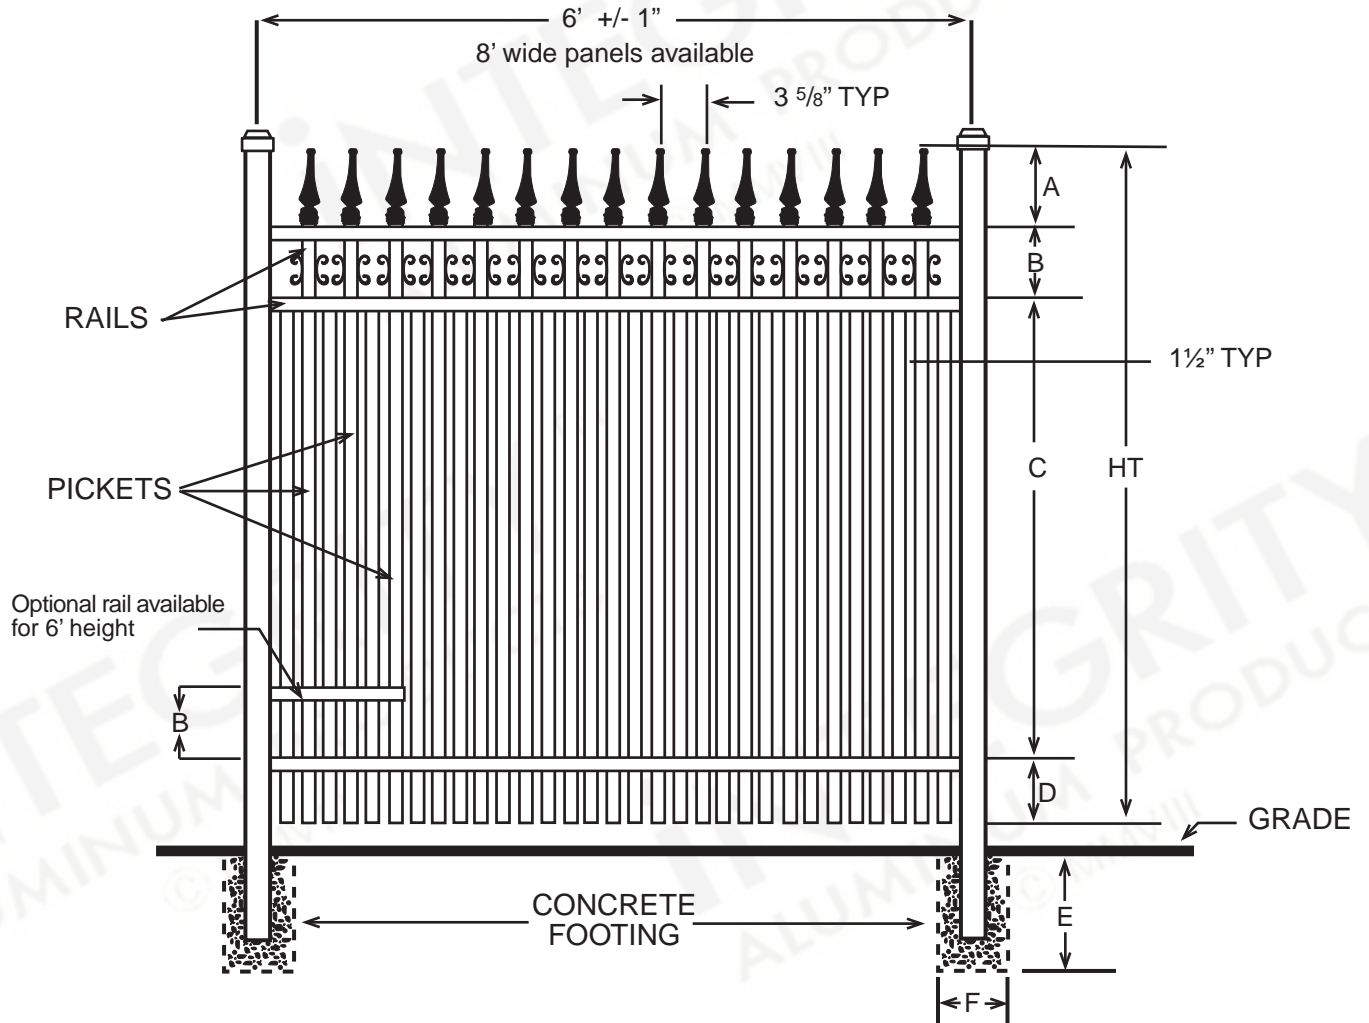

INTEGRITY™

ALUMINUM PRODUCTS

800.762.8876

CASTILE™ PREMIER EXTREME

DIMENSIONS						
HT	A	B	C	D	E	F
3'	4½"	6"	20"	5½"	Per Local Code	
3½'	4½"	6"	26"	5½"	Per Local Code	
4'	4½"	6"	32"	5½"	Per Local Code	
5'	4½"	6"	44"	5½"	Per Local Code	
6'	4½"	6"	56"	5½"	Per Local Code	
All Dimensions Are Nominal						

SPECIFICATIONS COMMERCIAL PREMIER	
Posts Available	2" x 2" x .080 Wall 2" x 2" x .125 Wall 2½" X 2½" X .100 Wall 3" x 3" x .125 Wall
Horizontal Rails Side Walls Top Walls	1⅜" x 1¼" .088" .065"
Pickets Picket Spacing	¾" x ¾" x .055 Wall 1½"
Heights Available	3, 3½, 4, 5 & 6 Ft.
Widths Available	6 & 8 Ft.