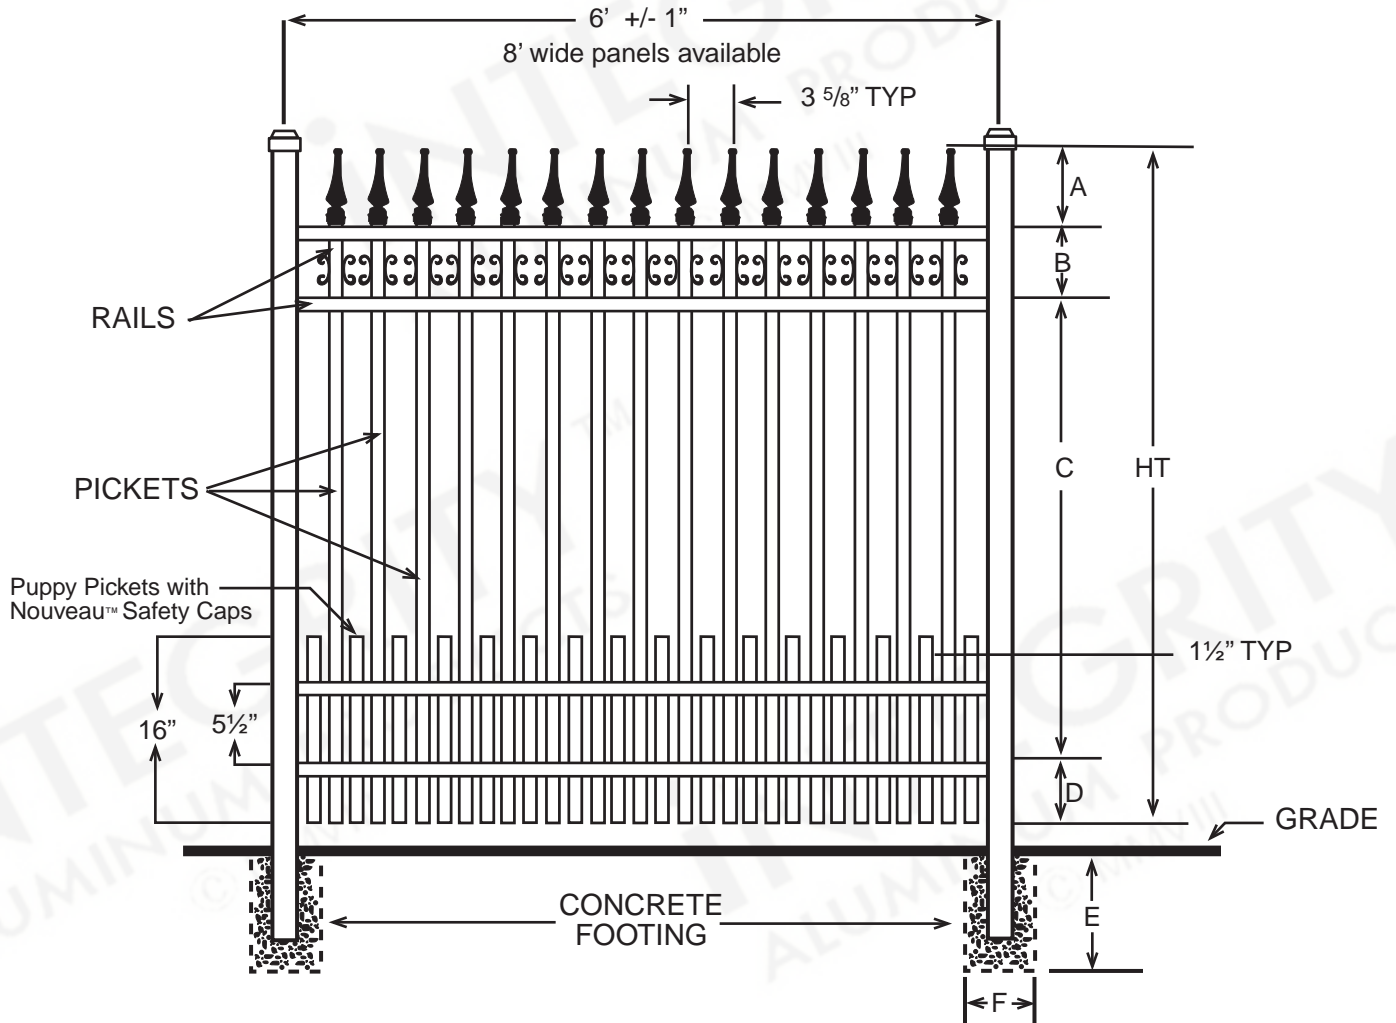

INTEGRITY™

ALUMINUM PRODUCTS

800.762.8876

CASTILE™ PREMIER w/ PUPPY PICKETS

DIMENSIONS						
HT	A	B	C	D	E	F
3'	4½"	6"	20"	5½"	Per Local Code	
3½'	4½"	6"	26"	5½"	Per Local Code	
4'	4½"	6"	32"	5½"	Per Local Code	
5'	4½"	6"	44"	5½"	Per Local Code	
6'	4½"	6"	56"	5½"	Per Local Code	
All Dimensions Are Nominal						

SPECIFICATIONS COMMERCIAL PREMIER	
Posts Available	2" x 2" x .080 Wall 2" x 2" x .125 Wall 2½" X 2½" X .100 Wall 3" x 3" x .125 Wall
Horizontal Rails Side Walls Top Walls	1⅜" x 1¼" .088" .065"
Pickets Picket Spacing	¾" x ¾" x .055 Wall 3⅝" and 1½"
Heights Available	3, 3½, 4, 5 & 6 Ft.
Widths Available	6 & 8 Ft.