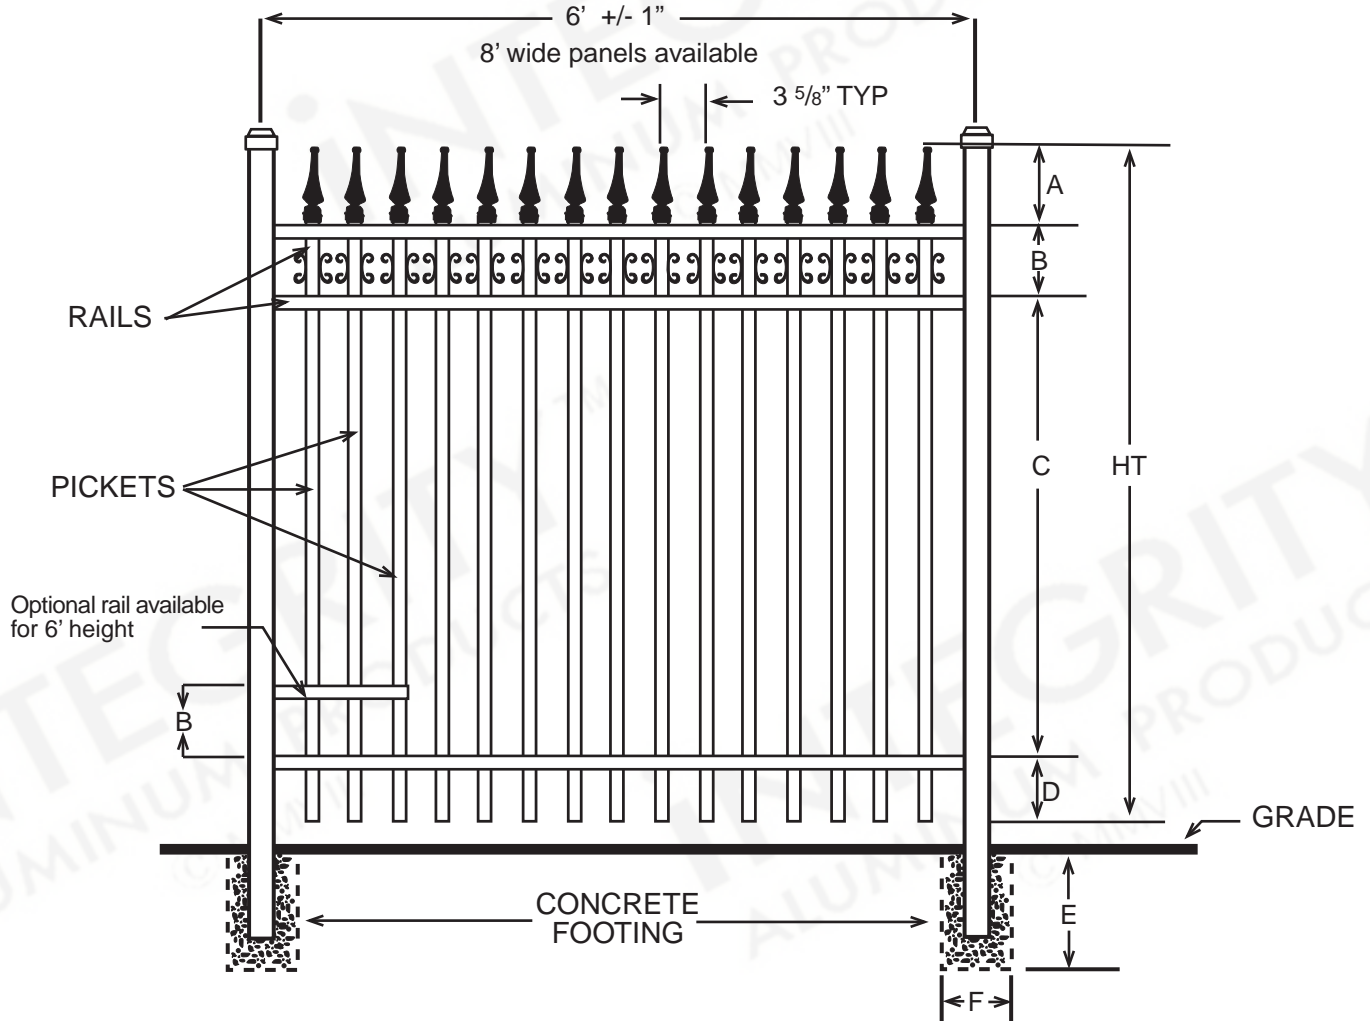

INTEGRITY™

ALUMINUM PRODUCTS

800.762.8876

CASTILE™ PREMIER

DIMENSIONS						
HT	A	B	C	D	E	F
3'	4½"	6"	20"	5½"	Per Local Code	
3½'	4½"	6"	26"	5½"	Per Local Code	
4'	4½"	6"	32"	5½"	Per Local Code	
5'	4½"	6"	44"	5½"	Per Local Code	
6'	4½"	6"	56"	5½"	Per Local Code	
All Dimensions Are Nominal						

SPECIFICATIONS COMMERCIAL PREMIER

Posts Available	2" x 2" x .080 Wall 2" x 2" x .125 Wall 2½" X 2½" X .100 Wall 3" x 3" x .125 Wall
Horizontal Rails Side Walls Top Walls	1⅜" x 1¼" .088" .065"
Pickets Picket Spacing	¾" x ¾" x .055 Wall 3⅝"
Heights Available	3, 3½, 4, 5 & 6 Ft.
Widths Available	6 & 8 Ft.