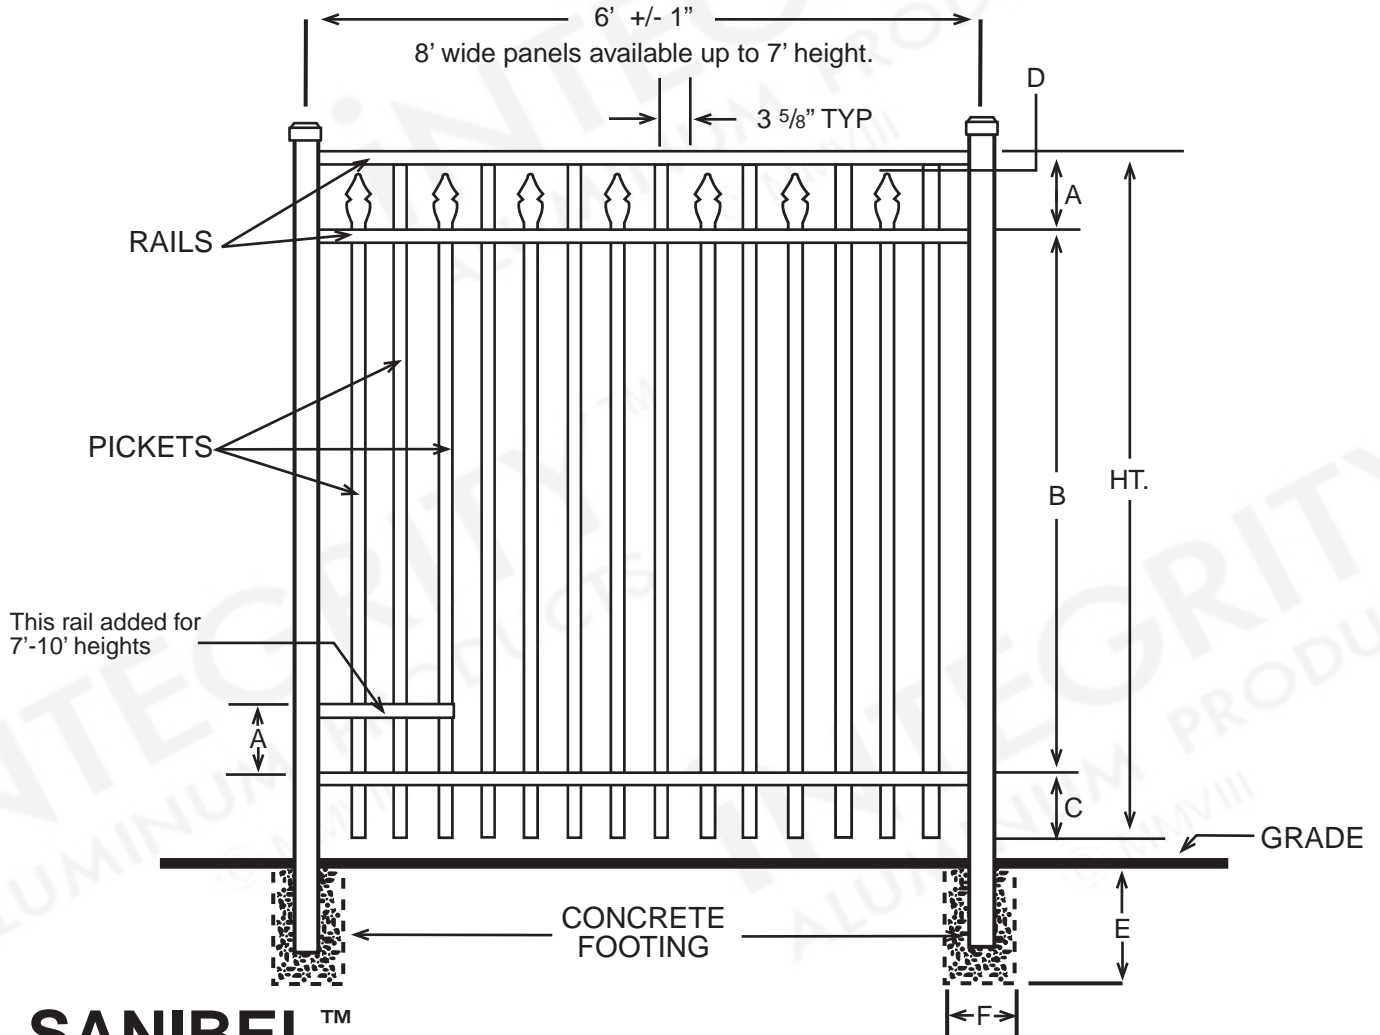

INTEGRITY™

ALUMINUM PRODUCTS

800.762.8876

SANIBEL™ ULTIMATE

DIMENSIONS						
HT	A	B	C	D	E	F
3'	7 ⁵ / ₈ "	20 ³ / ₄ "	7 ⁵ / ₈ "	3 ¹ / ₈ "	Per Local Code	
4'	7 ⁵ / ₈ "	32 ³ / ₄ "	7 ⁵ / ₈ "	3 ¹ / ₈ "	Per Local Code	
5'	7 ⁵ / ₈ "	44 ³ / ₄ "	7 ⁵ / ₈ "	3 ¹ / ₈ "	Per Local Code	
6'	7 ⁵ / ₈ "	56 ³ / ₄ "	7 ⁵ / ₈ "	3 ¹ / ₈ "	Per Local Code	
7'	10 ⁵ / ₈ "	62 ³ / ₄ "	10 ⁵ / ₈ "	4 ¹ / ₈ "	Per Local Code	
8'	10 ⁵ / ₈ "	74 ³ / ₄ "	10 ⁵ / ₈ "	4 ¹ / ₈ "	Per Local Code	
9'	13 ⁵ / ₈ "	80 ³ / ₄ "	13 ⁵ / ₈ "	4 ⁵ / ₈ "	Per Local Code	
10'	13 ⁵ / ₈ "	92 ³ / ₄ "	13 ⁵ / ₈ "	4 ⁵ / ₈ "	Per Local Code	
All Dimensions Are Nominal						

SPECIFICATIONS COMMERCIAL ULTIMATE	
Posts Available	2 ¹ / ₂ " x 2 ¹ / ₂ " x .100 Wall 3" x 3" x .125 Wall 4" x 4" x .125 Wall
Horizontal Rails Side Walls Top Walls	1 ⁵ / ₈ " x 1 ⁵ / ₈ " .100" .070"
Pickets Picket Spacing	1" x 1" x .062 Wall 3 ⁵ / ₈ "
Heights Available	3, 4, 5, 6, 7, 8, 9, & 10 Ft.
Widths Available	6 & 8 Ft.

INTEGRITY™

ALUMINUM PRODUCTS

800.762.8876

SANIBEL™ ULTIMATE EXTREME

DIMENSIONS						
HT	A	B	C	D	E	F
3'	7 ⁵ / ₈ "	20 ³ / ₄ "	7 ⁵ / ₈ "	3 ¹ / ₈ "	Per Local Code	
4'	7 ⁵ / ₈ "	32 ³ / ₄ "	7 ⁵ / ₈ "	3 ¹ / ₈ "	Per Local Code	
5'	7 ⁵ / ₈ "	44 ³ / ₄ "	7 ⁵ / ₈ "	3 ¹ / ₈ "	Per Local Code	
6'	7 ⁵ / ₈ "	56 ³ / ₄ "	7 ⁵ / ₈ "	3 ¹ / ₈ "	Per Local Code	
7'	10 ⁵ / ₈ "	62 ³ / ₄ "	10 ⁵ / ₈ "	4 ¹ / ₈ "	Per Local Code	
8'	10 ⁵ / ₈ "	74 ³ / ₄ "	10 ⁵ / ₈ "	4 ¹ / ₈ "	Per Local Code	
9'	13 ⁵ / ₈ "	80 ³ / ₄ "	13 ⁵ / ₈ "	4 ⁵ / ₈ "	Per Local Code	
10'	13 ⁵ / ₈ "	92 ³ / ₄ "	13 ⁵ / ₈ "	4 ⁵ / ₈ "	Per Local Code	
All Dimensions Are Nominal						

SPECIFICATIONS COMMERCIAL ULTIMATE	
Posts Available	2 ¹ / ₂ " x 2 ¹ / ₂ " x .100 Wall 3" x 3" x .125 Wall 4" x 4" x .125 Wall
Horizontal Rails Side Walls Top Walls	1 ⁵ / ₈ " x 1 ⁵ / ₈ " .100" .070"
Pickets Picket Spacing	1" x 1" x .062 Wall 1 ¹ / ₂ "
Heights Available	3, 4, 5, 6, 7, 8, 9, & 10 Ft.
Widths Available	6 & 8 Ft.