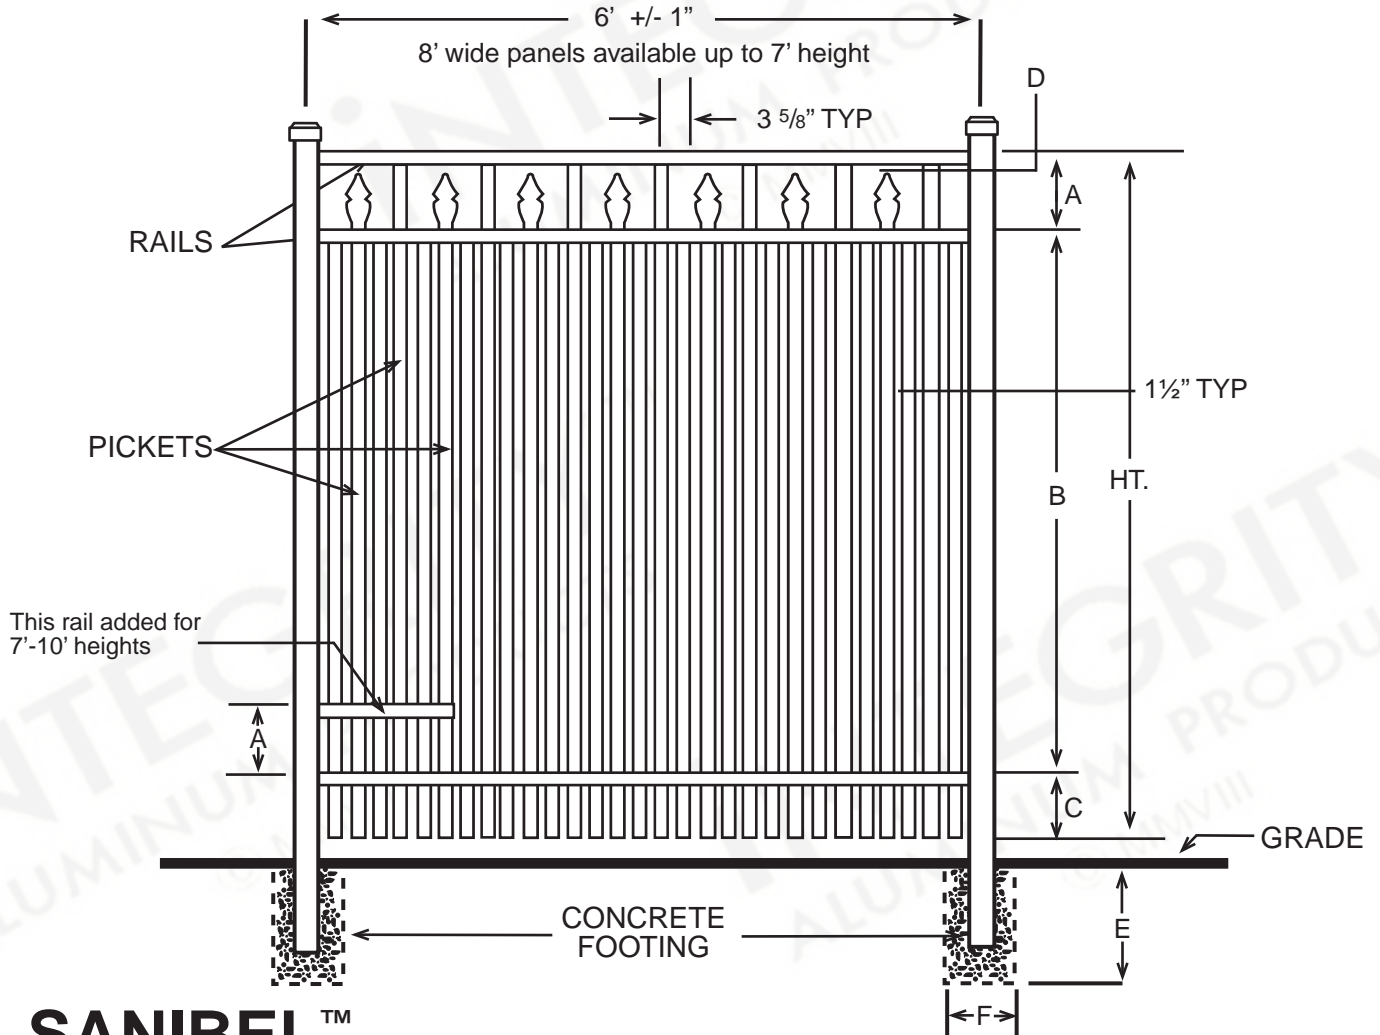

INTEGRITY™

ALUMINUM PRODUCTS

800.762.8876

SANIBEL™ ULTIMATE

DIMENSIONS						
HT	A	B	C	D	E	F
3'	7 ⁵ / ₈ "	20 ³ / ₄ "	7 ⁵ / ₈ "	3 ¹ / ₈ "	Per Local Code	
4'	7 ⁵ / ₈ "	32 ³ / ₄ "	7 ⁵ / ₈ "	3 ¹ / ₈ "	Per Local Code	
5'	7 ⁵ / ₈ "	44 ³ / ₄ "	7 ⁵ / ₈ "	3 ¹ / ₈ "	Per Local Code	
6'	7 ⁵ / ₈ "	56 ³ / ₄ "	7 ⁵ / ₈ "	3 ¹ / ₈ "	Per Local Code	
7'	10 ⁵ / ₈ "	62 ³ / ₄ "	10 ⁵ / ₈ "	4 ¹ / ₈ "	Per Local Code	
8'	10 ⁵ / ₈ "	74 ³ / ₄ "	10 ⁵ / ₈ "	4 ¹ / ₈ "	Per Local Code	
9'	13 ⁵ / ₈ "	80 ³ / ₄ "	13 ⁵ / ₈ "	4 ⁵ / ₈ "	Per Local Code	
10'	13 ⁵ / ₈ "	92 ³ / ₄ "	13 ⁵ / ₈ "	4 ⁵ / ₈ "	Per Local Code	
All Dimensions Are Nominal						

SPECIFICATIONS COMMERCIAL ULTIMATE	
Posts Available	2 ¹ / ₂ " x 2 ¹ / ₂ " x .100 Wall 3" x 3" x .125 Wall 4" x 4" x .125 Wall
Horizontal Rails Side Walls Top Walls	1 ⁵ / ₈ " x 1 ⁵ / ₈ " .100" .070"
Pickets Picket Spacing	1" x 1" x .062 Wall 3 ⁵ / ₈ "
Heights Available	3, 4, 5, 6, 7, 8, 9, & 10 Ft.
Widths Available	6 & 8 Ft.

INTEGRITY™

ALUMINUM PRODUCTS

800.762.8876

SANIBEL™ ULTIMATE EXTREME

DIMENSIONS						
HT	A	B	C	D	E	F
3'	7 ⁵ / ₈ "	20 ³ / ₄ "	7 ⁵ / ₈ "	3 ¹ / ₈ "	Per Local Code	
4'	7 ⁵ / ₈ "	32 ³ / ₄ "	7 ⁵ / ₈ "	3 ¹ / ₈ "	Per Local Code	
5'	7 ⁵ / ₈ "	44 ³ / ₄ "	7 ⁵ / ₈ "	3 ¹ / ₈ "	Per Local Code	
6'	7 ⁵ / ₈ "	56 ³ / ₄ "	7 ⁵ / ₈ "	3 ¹ / ₈ "	Per Local Code	
7'	10 ⁵ / ₈ "	62 ³ / ₄ "	10 ⁵ / ₈ "	4 ¹ / ₈ "	Per Local Code	
8'	10 ⁵ / ₈ "	74 ³ / ₄ "	10 ⁵ / ₈ "	4 ¹ / ₈ "	Per Local Code	
9'	13 ⁵ / ₈ "	80 ³ / ₄ "	13 ⁵ / ₈ "	4 ⁵ / ₈ "	Per Local Code	
10'	13 ⁵ / ₈ "	92 ³ / ₄ "	13 ⁵ / ₈ "	4 ⁵ / ₈ "	Per Local Code	
All Dimensions Are Nominal						

SPECIFICATIONS COMMERCIAL ULTIMATE	
Posts Available	2 ¹ / ₂ " x 2 ¹ / ₂ " x .100 Wall 3" x 3" x .125 Wall 4" x 4" x .125 Wall
Horizontal Rails Side Walls Top Walls	1 ⁵ / ₈ " x 1 ⁵ / ₈ " .100" .070"
Pickets Picket Spacing	1" x 1" x .062 Wall 1 ¹ / ₂ "
Heights Available	3, 4, 5, 6, 7, 8, 9, & 10 Ft.
Widths Available	6 & 8 Ft.