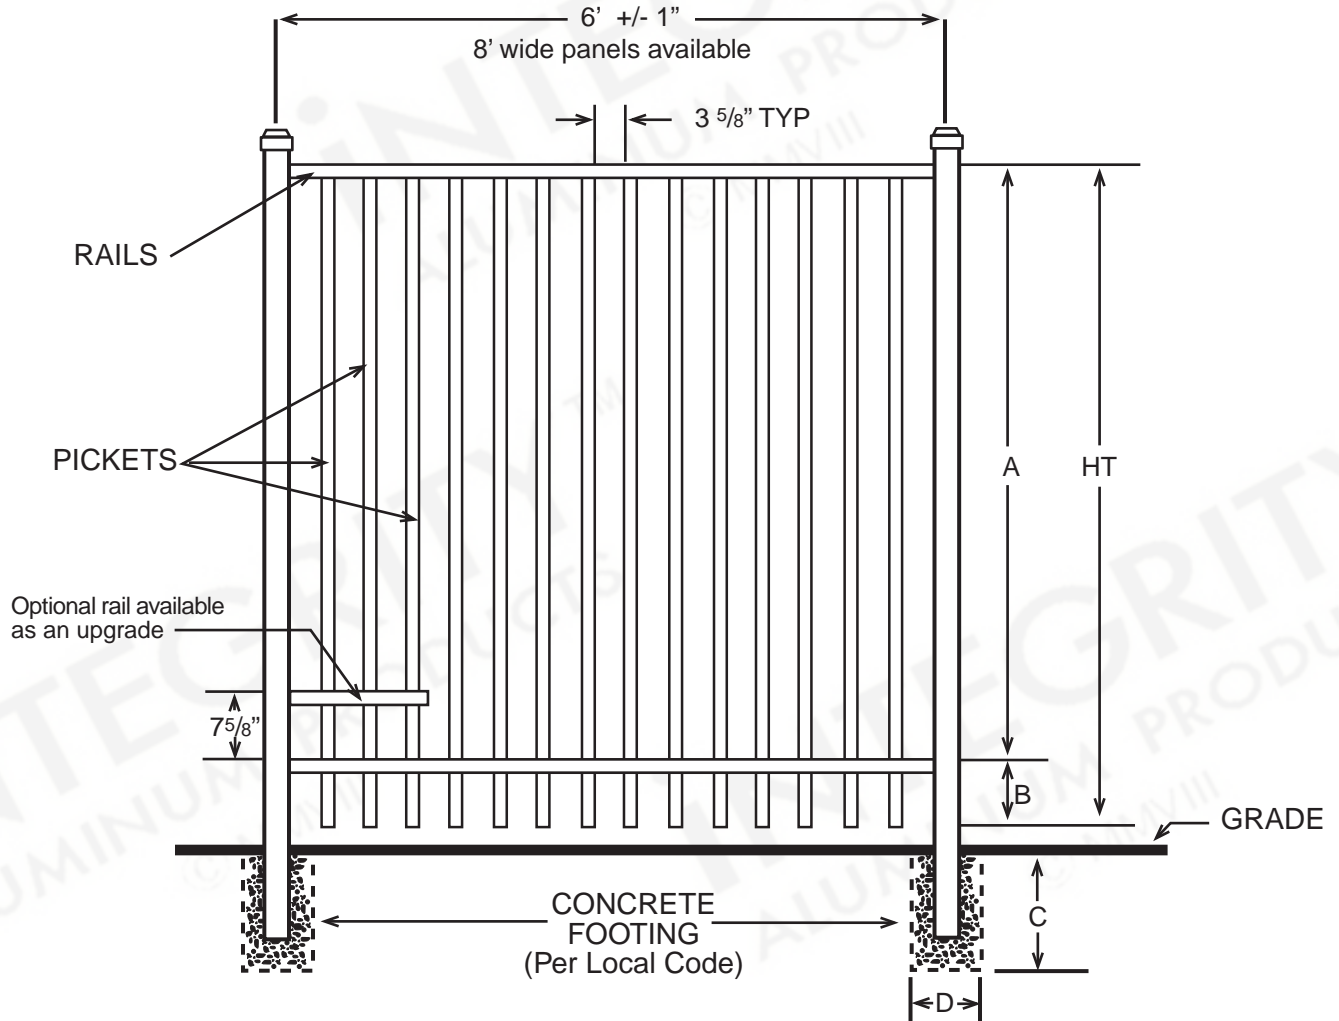

## VENTURA™ ULTIMATE

DIMENSIONS				
HT	A	B	C	D
3'	29"	7"	Per Local Code	
4'	41"	7"	Per Local Code	
5'	53"	7"	Per Local Code	
6'	65"	7"	Per Local Code	
All Dimensions Are Nominal				

SPECIFICATIONS COMMERCIAL ULTIMATE	
Posts Available	2½" x 2½" x .100 Wall 3" x 3" x .125 Wall 4" x 4" x .125 Wall
Horizontal Rails Side Walls Top Walls	1⅝" x 1⅝" .100" .070"
Pickets Picket Spacing	1" x 1" x .062 Wall 3⅝"
Heights Available	3, 4, 5 & 6 Ft.
Widths Available	6 & 8 Ft.

**iNTEGRITY™**  
 ALUMINUM PRODUCTS  
 800.762.8876

**VENTURA™**  
 ULTIMATE EXTREME

DIMENSIONS				
HT	A	B	C	D
3'	29"	7"	Per Local Code	
4'	41"	7"	Per Local Code	
5'	53"	7"	Per Local Code	
6'	65"	7"	Per Local Code	
All Dimensions Are Nominal				

SPECIFICATIONS COMMERCIAL ULTIMATE	
Posts Available	2 1/2" x 2 1/2" x .100 Wall 3" x 3" x .125 Wall 4" x 4" x .125 Wall
Horizontal Rails Side Walls Top Walls	1 5/8" x 1 5/8" .100" .070"
Pickets Picket Spacing	1" x 1" x .062 Wall 1 1/2"
Heights Available	3, 4, 5 & 6 Ft.
Widths Available	6 & 8 Ft.