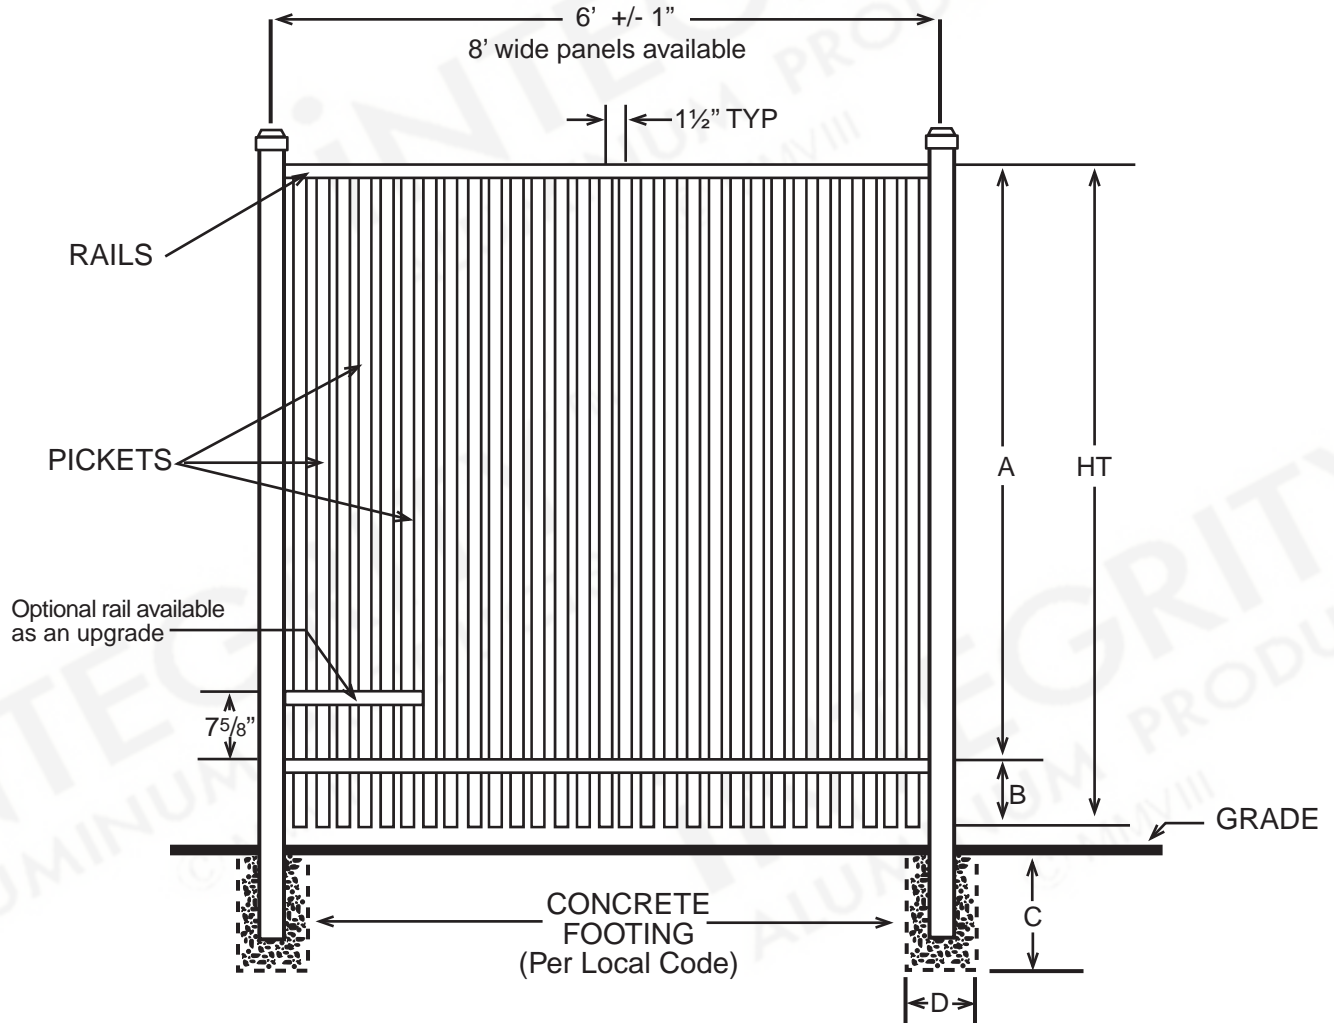

## VENTURA™ ULTIMATE

DIMENSIONS				
HT	A	B	C	D
3'	29"	7"	Per Local Code	
4'	41"	7"	Per Local Code	
5'	53"	7"	Per Local Code	
6'	65"	7"	Per Local Code	
All Dimensions Are Nominal				

SPECIFICATIONS COMMERCIAL ULTIMATE	
Posts Available	2½" x 2½" x .100 Wall 3" x 3" x .125 Wall 4" x 4" x .125 Wall
Horizontal Rails Side Walls Top Walls	1⅝" x 1⅝" .100" .070"
Pickets Picket Spacing	1" x 1" x .062 Wall 3⅝"
Heights Available	3, 4, 5 & 6 Ft.
Widths Available	6 & 8 Ft.

**iNTEGRITY™**  
 ALUMINUM PRODUCTS  
 800.762.8876

**VENTURA™**  
 ULTIMATE EXTREME

DIMENSIONS				
HT	A	B	C	D
3'	29"	7"	Per Local Code	
4'	41"	7"	Per Local Code	
5'	53"	7"	Per Local Code	
6'	65"	7"	Per Local Code	
All Dimensions Are Nominal				

SPECIFICATIONS COMMERCIAL ULTIMATE	
Posts Available	2 1/2" x 2 1/2" x .100 Wall 3" x 3" x .125 Wall 4" x 4" x .125 Wall
Horizontal Rails Side Walls Top Walls	1 5/8" x 1 5/8" .100" .070"
Pickets Picket Spacing	1" x 1" x .062 Wall 1 1/2"
Heights Available	3, 4, 5 & 6 Ft.
Widths Available	6 & 8 Ft.